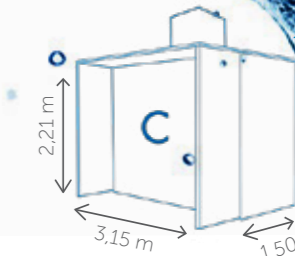

Economical Installation

Delivered fully assembled installation takes less than 6 hours.